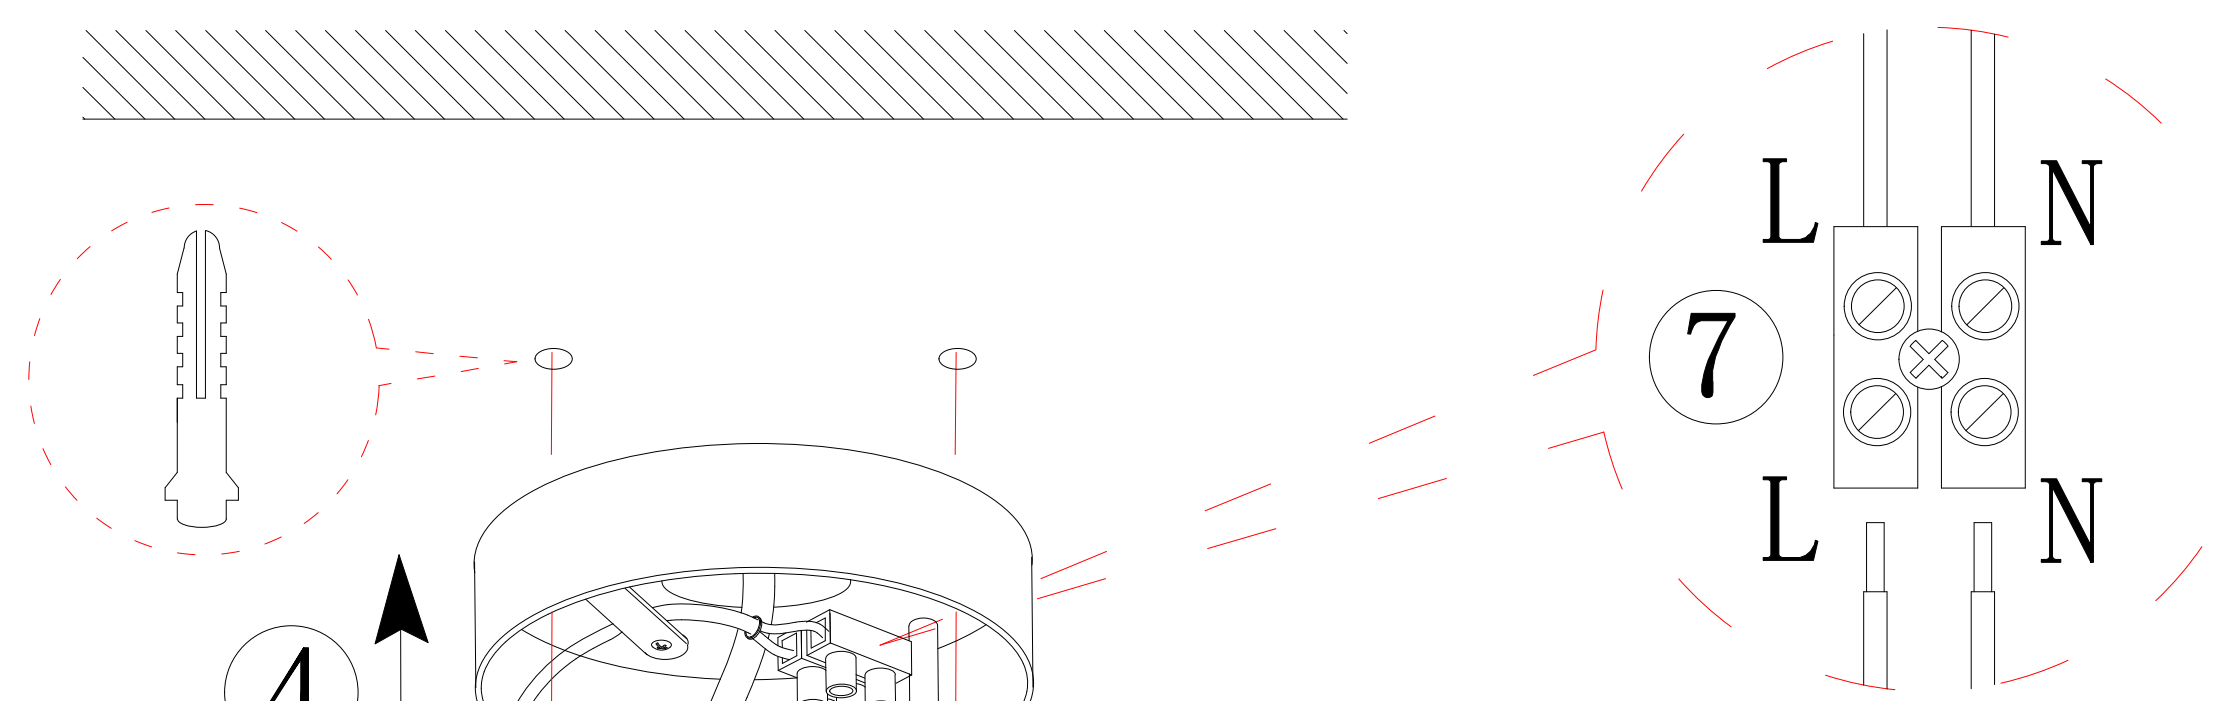

**A**

OFF

Bluetooth dimming

**C**

ON

BLA98047  
www.eglo.com