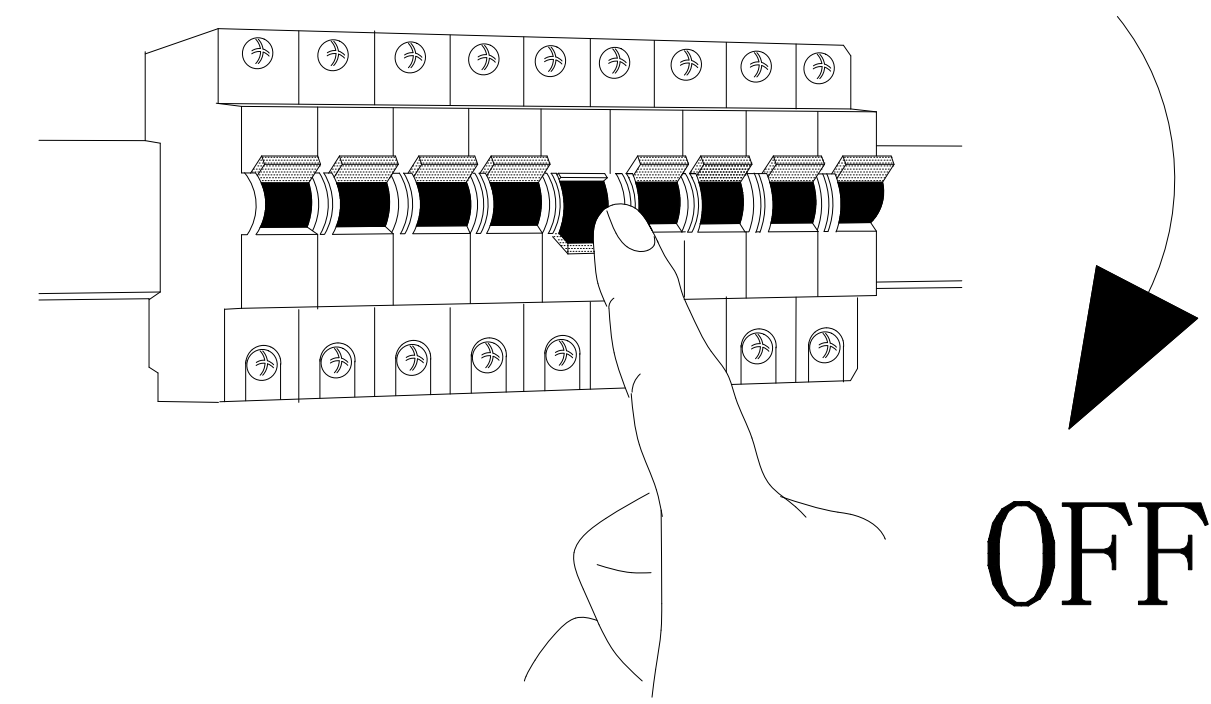

**A**

OFF

Bluetooth dimming

**C**

ON

BLA98047  
www.eglo.com