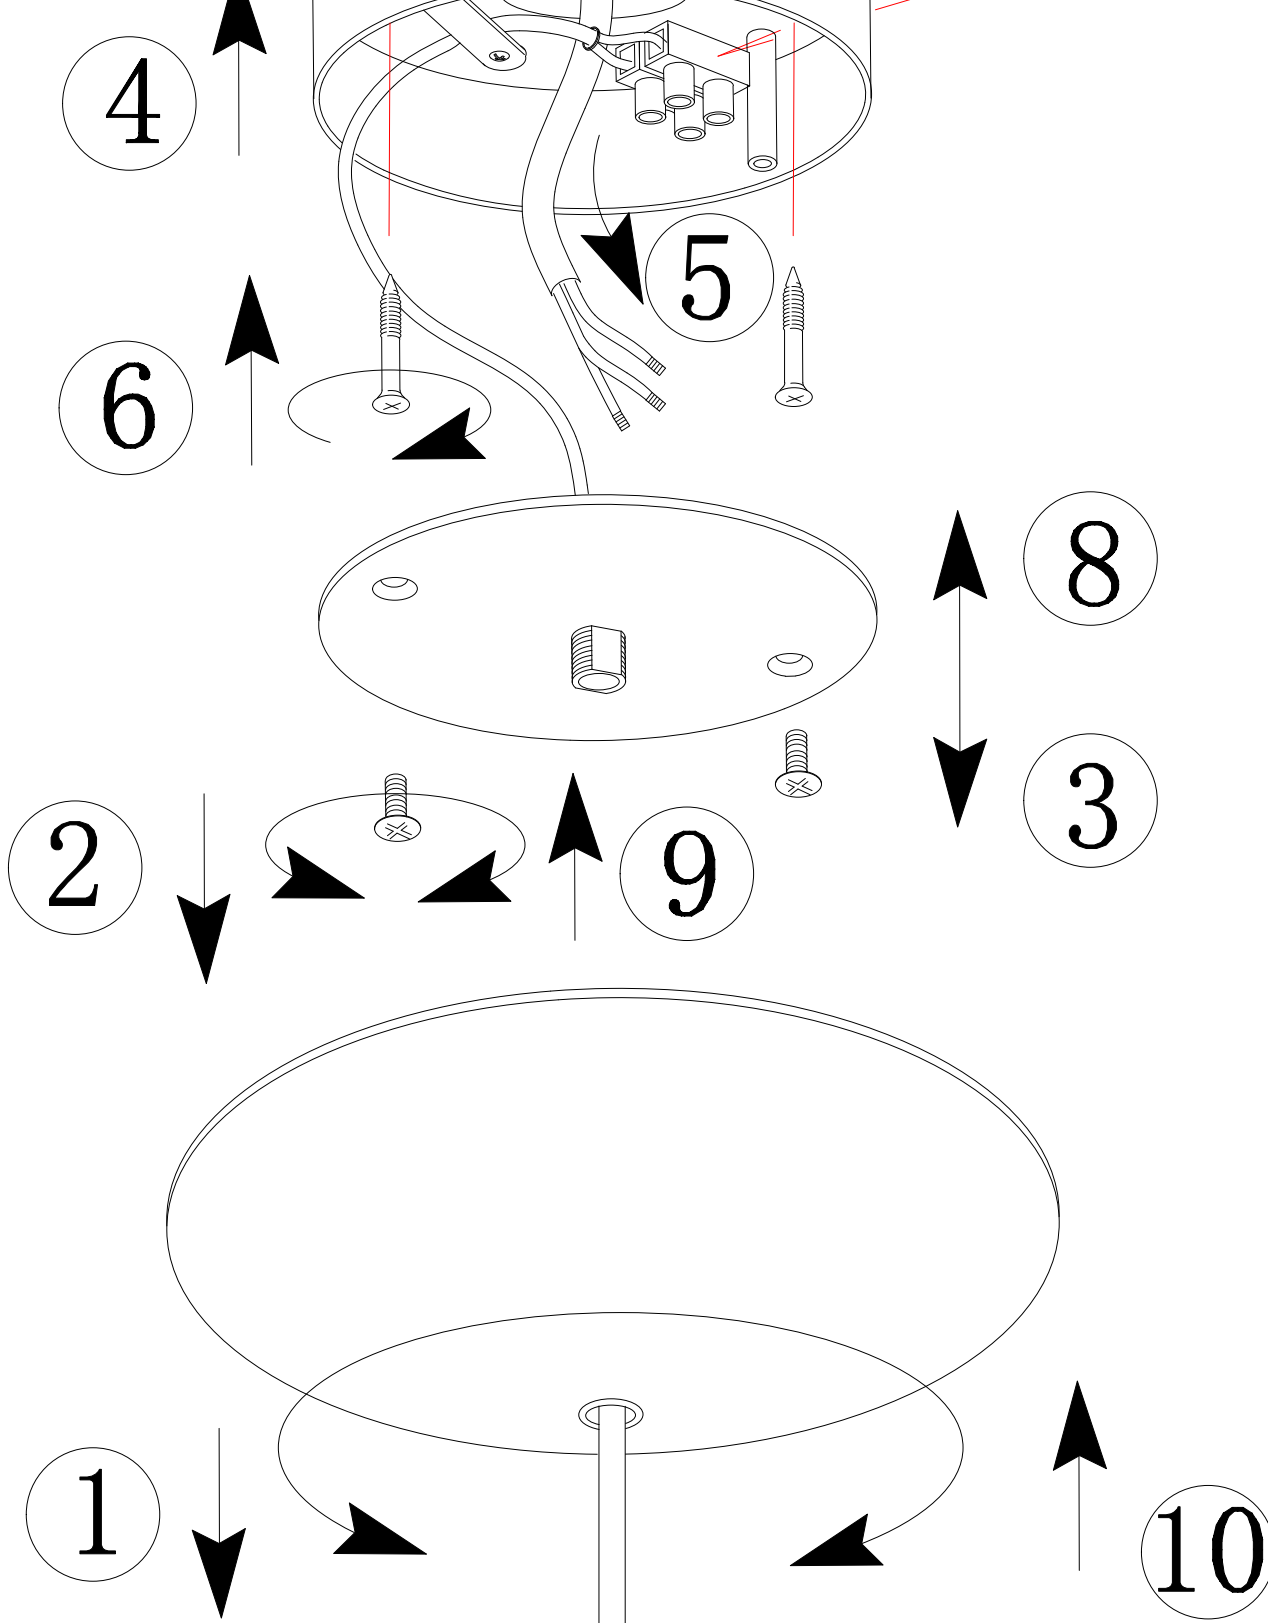

**A**

OFF

Bluetooth dimming

**C**

ON

BLA98047  
www.eglo.com